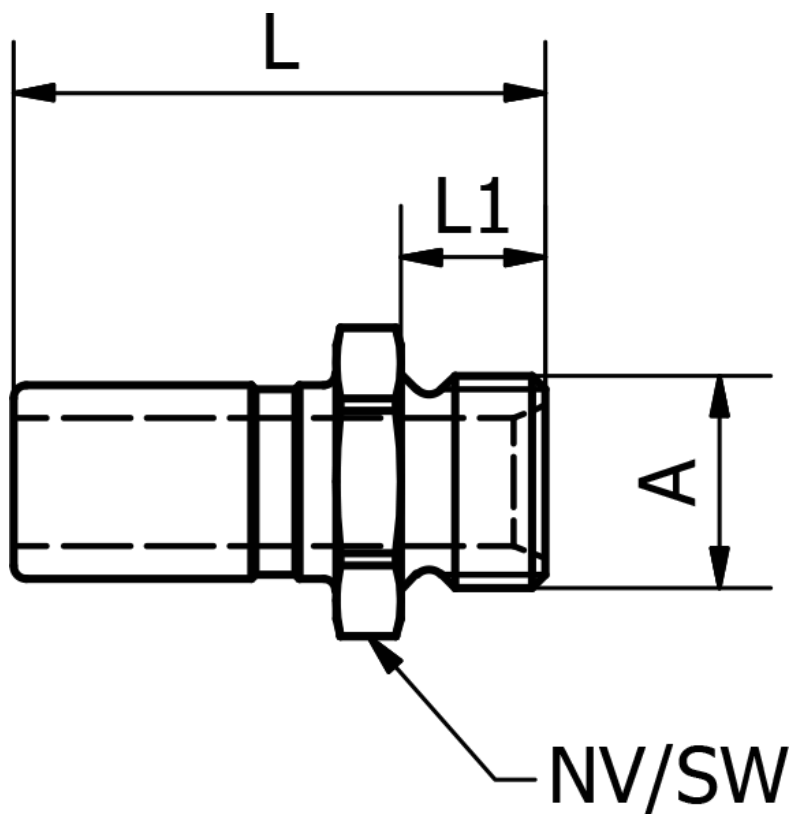

Article number: 58624349ST

Description: Plug for coupling, w. male G1/8
NW 7.2, galvanised steel

Measures

A = G 1/8

L (mm) = 33

L1 (mm) = 9

SW (mm) = 13